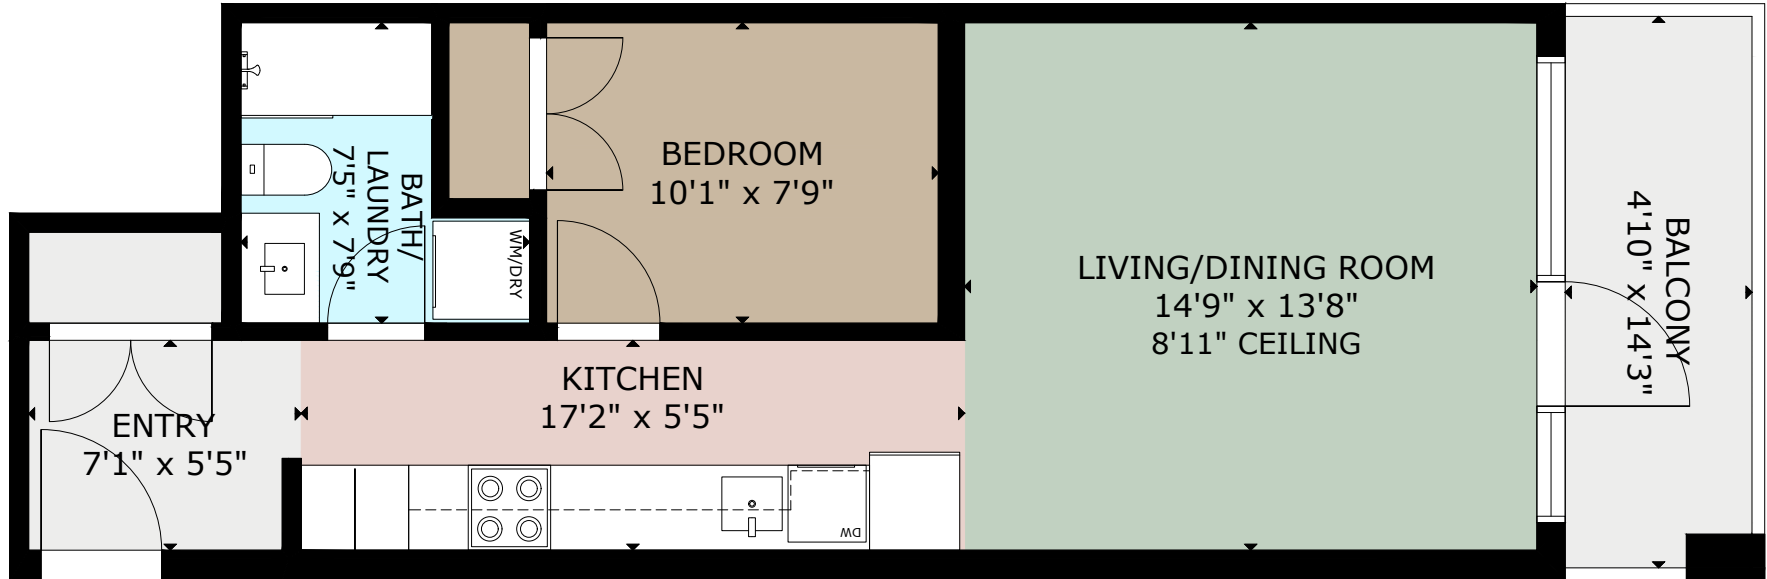

MAIN FLOOR
554 SQ. FT.

306 - 613 HERALD STREET

	FINISHED	UNFINISHED	BALCONY
MAIN	554	-	67
TOTAL	554	-	67

SIZE AND DIMENSIONS ARE APPROXIMATE, ACTUAL MAY VARY
PREPARED FOR THE EXCLUSIVE USE OF
VICTORIA REAL ESTATE TEAM
MEASURED ON 11/01/23, BY STELLAR REAL ESTATE MARKETING
www.stellarca.ca | +1 (250) 929 1888 | info@stellarca.ca